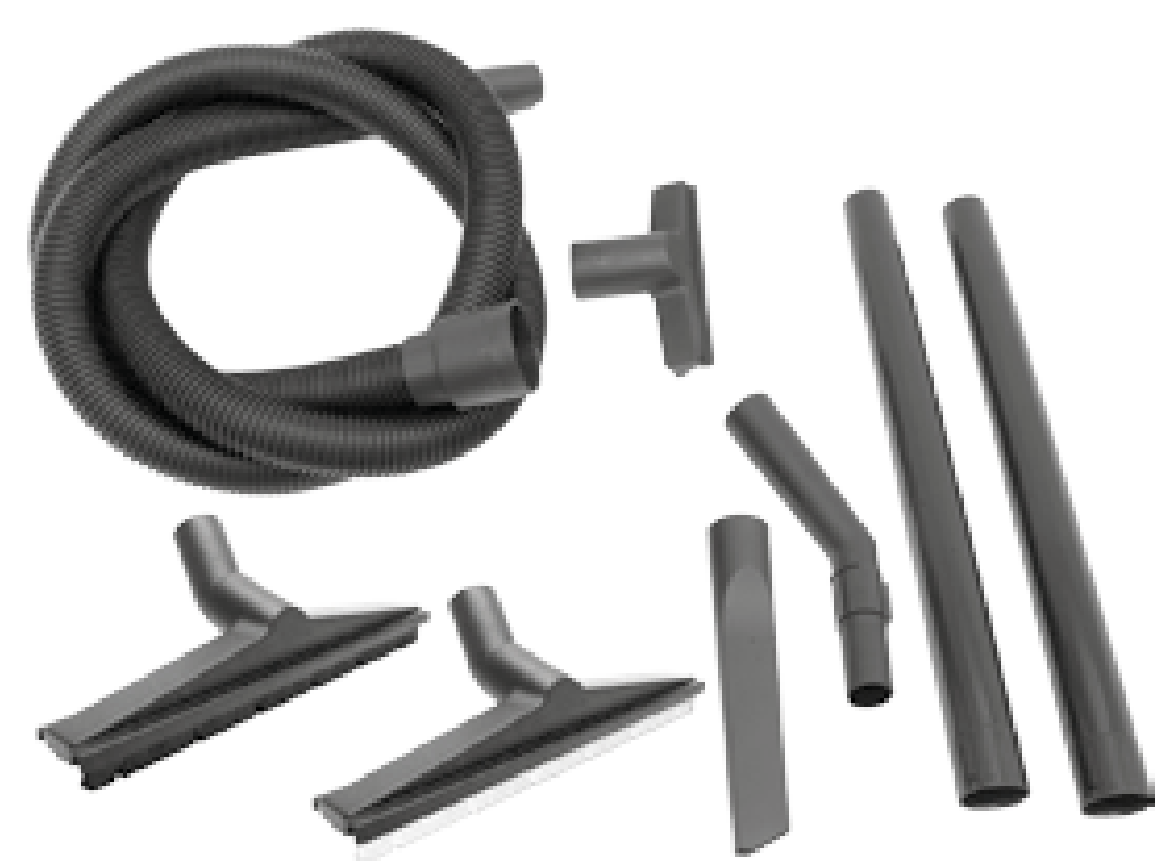

Professional & Commercial Vacuum Cleaner

Stainless Steel Wet & Dry Vacuum series :

 Models	 KV19I - 22 Lt Tank	 KV29I - 34 Lt Tank	 KV692IB - 75 Lt Tank	 KV693IB - 75 Lt Tank
	Power	1050W – 1250W max	1050W – 1250W max	2x1050W – 1250W max
Voltage	220-240V/50-60Hz	220-240V/50-60Hz	220-240V/50-60Hz	220-240V/50-60Hz
Motors	1xSingle Stage Bypass	1xSingle Stage Bypass	2xSingle Stage Bypass	3xSingle Stage Bypass
Power Cabel	5 mt	5 mt	5 mt	5 mt
Water Lift	1550 mm H ² O	1550 mm H ² O	1800 mm H ² O	2000 mm H ² O
Air Flow	260 m ³ /h	260 m ³ /h	410 m ³ /h	600 m ³ /h
Capacity	22 Lt tank	34 Lt tank	75 Lt	75 Lt
Tank	I Inox (Stainless Steel)	I Inox (Stainless Steel)	I Inox (Stainless Steel)	I Inox (Stainless Steel)
Weight	8 kg	10 kg	21 kg	22 kg
Dimension	390 x 390 x 590	390 x 390 x 720	570 x 570 x 1010	570 x 570 x 1010

Standard Accessories

KACCK36SMA

KACCK40SMA

 Wet Vacuum Stainless Steel For Upholstery KV29IEX- 34 Lt.	Power	1050W – 1250W max	Standard Accessories 
	Voltage	220-240V/50-60Hz	
	Motors	1 x Single Stage Bypass	
	Pump	48W	
	Power cable	5 mt	
	Waterlift	1550 mm H ² O	
	Air flow	260 m ³ /h	
	Capacity	34 Lt	
	Solution tank	5 Lt	
	Tank	I Inox (Stainless Steel)	
Weight	11 kg		
Dimension	390 x 390 x 720		