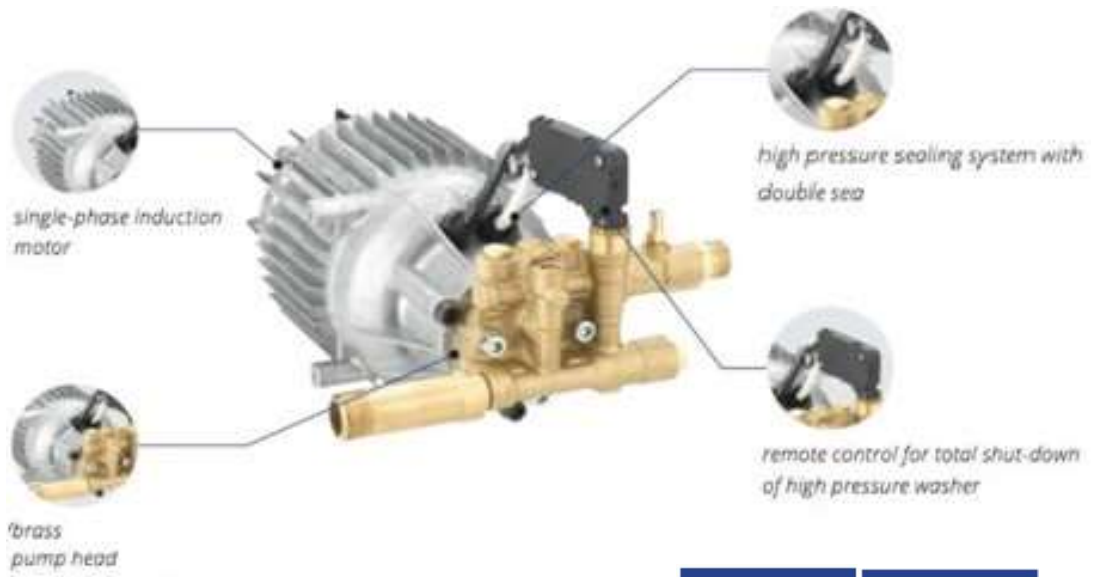

High Pressure Machine

COMAC C10

Single Phase
High Pressure Cleaner

www.comacindia.com

professional people

COMAC C10

- ❑ The CI C10 is a cold pressure washer with compact dimensions but that is high performing
- ❑ It is also easy to handle and transport.
- ❑ The induction motor that the CI C10 is equipped with makes it a professional high-pressure washer
- ❑ The CI C10 is the ideal pressure washer for cleaning walls, floors, stairs, and outdoor areas

 INDUCTION	 BRASS
 WOBBLE PLATE	 TSS® Total Stop SYSTEM

STANDARD ACCESSORIES

SPECIFICATIONS	PARAMETERS
Maximum Pressure (Bar)	150
Maximum rated Flow (L/h)	450
Absorbed Power (KW)	2.1
Input Voltage (V)	220
Motor Type	1 phase induction
Weight (kg)	18.5
Delivery hose(m)	10